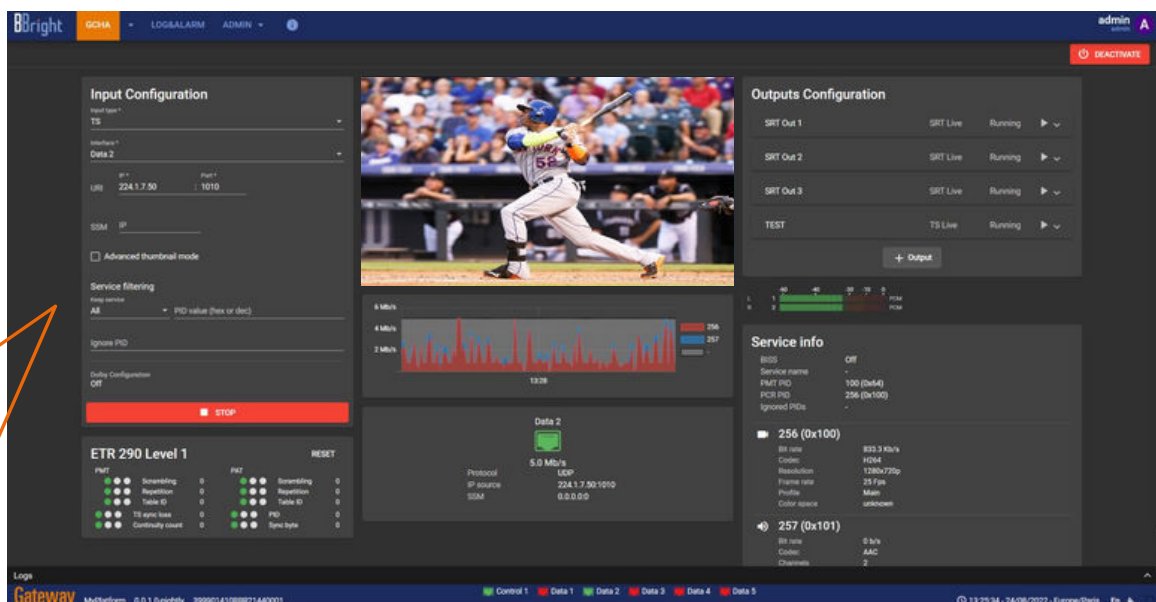

SPECIFICATIONS

VIDEO	- SRT & TS: Multi-Codec support: HEVC / H264 / MPEG2 - HD / Full HD / Ultra HD and HDR ready
AUDIO	- Dolby DD / DD+ / DD+JOC / Atmos / E / ED2 / AC4 decoding - Dolby Metadata display - Up to 16 Audio Channels per stream - AAC/HE-AAC/MPEG1 LayerII decoding
MONITORING	- ETR 101-290 level 1 input error monitoring - Video Thumbnails + Audio Bargraphs - Timestamped logs - Bitrate Bargraphs (per PID)
INPUTS	- Multicast or Unicast TS over IP 2022-7 - SRT (Listener / Caller / RendezVous)
OUTPUTS	- Multicast or Unicast TS over IP 2022-7 - SRT (Listener / Caller / RendezVous)
CONTROLS	- Intuitive Web UI - Rest API
CHASSIS (APPLIANCE VERSION)	- Up to 6x Gbits Eth ports 1 RU Chassis – Short Depth 437 mm x 287 mm x 43 mm 200W PSU
VIRTUAL MACHINE (VM VERSION)	- Default: VMWare / ESXI - Other VM formats available on request

INTUITIVE USER INTERFACE

For ordering information, please contact sales@bbright.com.