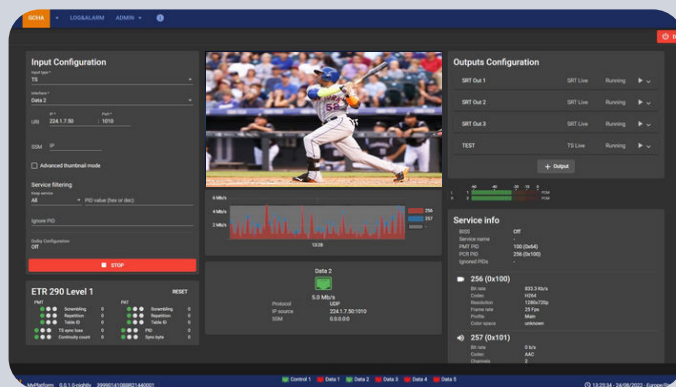

BBright

IP GATEWAY

SRT/TSoIP Gateway & Monitoring system

BBright IP Gateway is the perfect solution to easily deploy your new IP contribution services over public internet. Much more than a simple IP gateway, the BBright solution allows you to access a large amount of monitoring information including an audio and video preview of the incoming streams.

BBRIGHT IP GATEWAY

TS/RIST/SRT
Input 1

1 - N

TS/RIST/SRT
Input N

Web UI + Dash

Master Control Room/
Monitoring

TS/RIST/SRT
Output 1

1 - N

TS/RIST/SRT
Output N

KEY FEATURES

- SRT/TSoIP streams gateway
- all SRT modes (caller, rendez-vous, listener)
- Video, audio, metadata, built-in monitoring (ETR 290 Level 1, Bitrate graphs)
- Up to 4Gbits/s input and output
- Appliance or VM

PERFECT FOR

- Contribution streams and distribution over public internet
- "On-the-fly" Monitoring

SPECIFICATIONS

VIDEO	<ul style="list-style-type: none"> SRT & TS: Multi-Codec support: HEVC / H264 / MPEG2 HD / Full HD / Ultra HD and HDR ready
AUDIO	<ul style="list-style-type: none"> Dolby DD / DD+ / DD+JOC / Atmos / E / ED2 / AC4 decoding Dolby Metadata display Up to 16 Audio Channels per stream AAC/HE-AAC/MPEG1 LayerII decoding
MONITORING	<ul style="list-style-type: none"> ETR 101-290 level 1 input error monitoring Video Thumbnails + Audio Bargraphs Timestamped logs Bitrate Bargraphs (per PID)
INPUTS	<ul style="list-style-type: none"> Multicast or Unicast TS over IP 2022-7 SRT (Listener / Caller / RendezVous)
OUTPUTS	<ul style="list-style-type: none"> Multicast or Unicast TS over IP 2022-7 SRT (Listener / Caller / RendezVous)
CONTROLS	<ul style="list-style-type: none"> Intuitive Web UI Rest API
CHASSIS (APPLIANCE VERSION)	<ul style="list-style-type: none"> Up to 6x Gbits Eth ports 1 RU Chassis – Short Depth 437 mm x 287 mm x 43 mm 200W PSU
VIRTUAL MACHINE (VM VERSION)	<ul style="list-style-type: none"> Default: VMWare / ESXI Other VM formats available on request