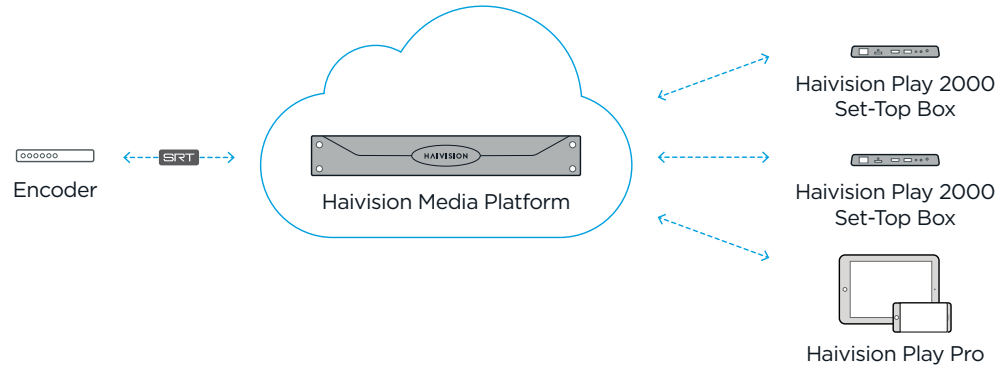

Easy Integration - Haivision Play STBs are easy to integrate with AV displays in custom-designed rooms of all kinds. All Haivision Play 2000 units ship with an IR remote control and wall power plug, including even more integrator friendly features such as PoE+ (power over ethernet), 3.5mm IR extender and RS-232. Pre-built templates are readily available for use with Crestron and Harmony remotes to make custom room integrations simple.

FEATURES

BENEFITS

4K UHD Video Streaming	Display content at up to 4K UHD resolutions for a high-quality viewing experience
Secure Access	Authenticated, encrypted, and tailored access for all individuals and groups
Central Management	Remotely control units using the Haivision Media Platform
AES 128/256-bit Encryption	Ensures internal video content protection
HDMI 2.0	HDMI out for easy setup of live TV playback
Remote Control	Local control via IR remote for channel selection and VOD playback
Network Friendly	Display multicast (IPTV) and unicast content

Live Video Monitoring

Point to Point Simplicity

Simplicity at Scale

Centralized Management with Haivision Media Platform (HMP)

Centrally Managed Facility

Centrally Managed Enterprise

VIDEO DECODING

COMPRESSIONS STANDARDS