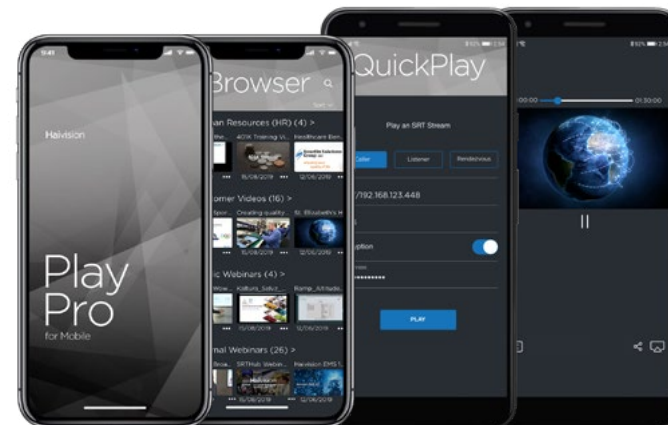

Haivision Play Set-Top Box I/O Interfaces

Front

Back

Haivision Play Set-Top Box Ordering Information*

Haivision Play 2000 Set-Top Box

[S-PLAY-2000-C](#)

Haivision Play Set-Top Box for Haivision Media Platform or as Standalone Device - HD/4K UHD; H.264/HEVC capable. Single HDMI; Single wired NIC. Includes IR remote control, IR extender, and optional power supply.