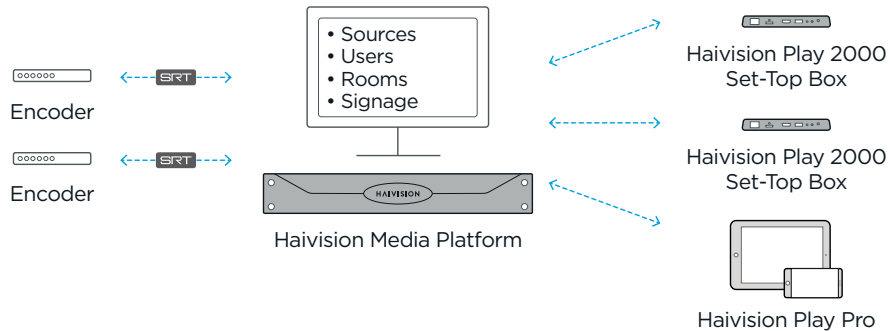

Easy Integration - Haivision Play STBs are easy to integrate with AV displays in custom-designed rooms of all kinds. All Haivision Play 2000 units ship with an IR remote control and wall power plug, including even more integrator friendly features such as PoE+ (power over ethernet), 3.5mm IR extender and RS-232. Pre-built templates are readily available for use with Crestron and Harmony remotes to make custom room integrations simple.

Live Video Monitoring

Point to Point Simplicity

Simplicity at Scale

Centralized Management with Haivision Media Platform (HMP)

Centrally Managed Facility

Centrally Managed Enterprise

VIDEO DECODING

COMPRESSIONS STANDARDS